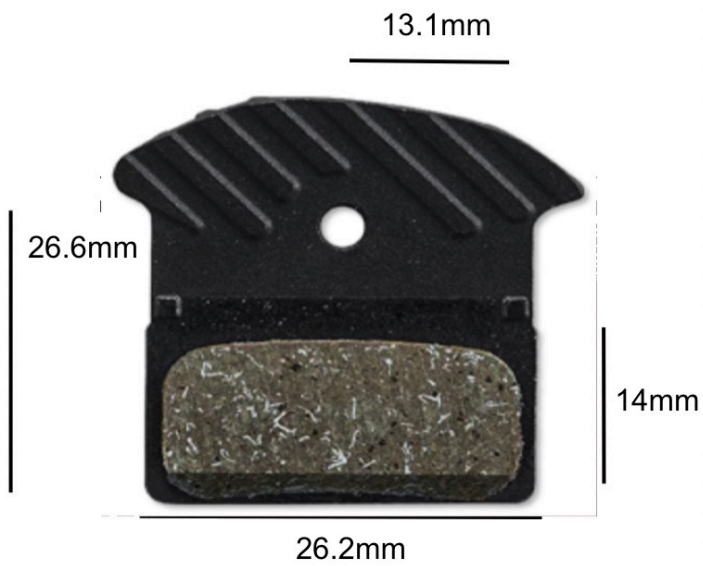

RACEWORX BIKETEQUE - Unit One
92 St Georges Street
Simons Town
Western Cape
South Africa
7975

Phone: 010 026 2330 - Email:
info@bicyclepart.co.za

BRAKE PADS - Mountain Bike (Shimano Compat.)

Product code: N001.1

Availability: 11

Price: R284.81

Short Description
SC-SRLLPSZ-SZ944

Description

DEORE XT (M8110),
SLX (M7110),
DURA-ACE,
ULTEGRA,
SHIMANO 105,
TIAGRA,
GRX, SHIMANO

BR-M8110, BR-M7110, BR-R9270,
BR-R8170, BR-R9170, BR-R8070,
BR-R7070, BR-4770, BR-RS805,
BR-RS505, BR-RS405, BR-RS305,
BR-U5000, BR-RX810, BR-RX400