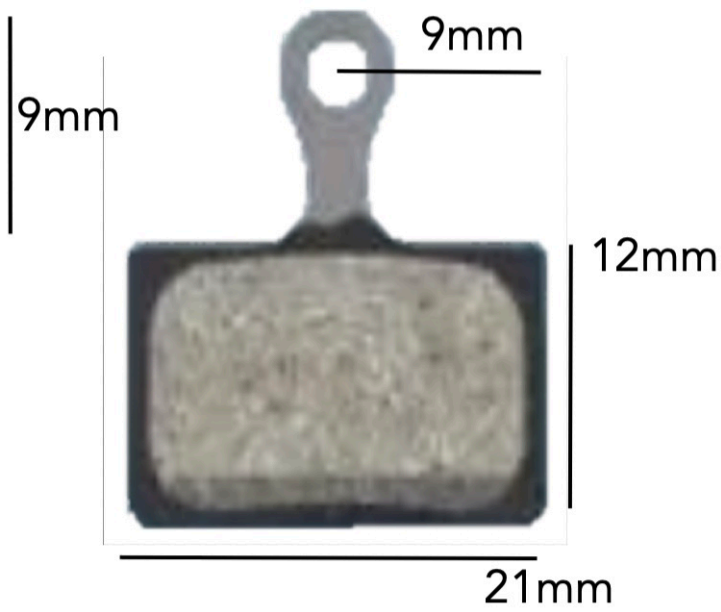

RACEWORX BIKETEQUE - Unit One
92 St Georges Street
Simons Town
Western Cape
South Africa
7975

Phone: 010 026 2330 - Email:
info@bicyclepart.co.za

BRAKES PADS - Shimano Road (Ultegra - 105 - Dura Ace)

Product code: N005

Availability: 8

Price: R162.75

Short Description

SC-LLPSZPT-MS944

Description

**XTR (M9100,M9110),
DEORE XT,
SLX,DURA-ACE,
ULTEGRA,
SHIMANO 105,
TIAGRA,
GRX,
SHIMANO**

**BR-M9100, BR-M9110, BR-M8110,
BR-R9270, BR-R8170, BR-R9170,
BR-R8070, BR-R7070, BR-4770,
BR-RS805, BR-RS505, BR-RS405,
BR-RS305, BR-U5000, BR-RX810,
BR-RX400**