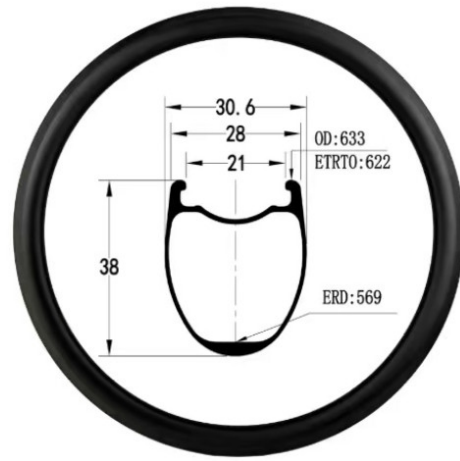

RACEWORX BIKETEQUE - Unit One
92 St Georges Street
Simons Town
Western Cape
South Africa
7975

Phone: 010 026 2330 - Email:
info@bicyclepart.co.za

WHEEL SETS Carbon 38mm Rim Brake

Product code: I001

Availability: 7

Price: R14,856.35

Description

MODEL: RX ULT

RACEWORX CARBON WHEELSET

- 700C CARBON ROAD RIM BRAKE WHEELSET
- HUBS: ACH028 RIM BRAKE
- HUBS DRIVE: 34T RACHET SYSTEM
- FREE HUB: SHIMANO 11/12 HG
 - ALTERNATIVE: XD/XDR
- RIMS: UD MATT
- RIM DEPTH: 38MM
- INNER/OUTER WIDTH 19MM/25MM
- SPOKES: HIGH QUALITY STEEL SPOKE 20/24
- NIPPLES: BRASS
- TYRE TYPE: CLINCHER – TUBELESS READY
- SPACING: FRONT 9X100MM REAR 10X145MM QUICK RELEASE
- TOTAL WEIGHT: +-1300g

Product Gallery

RACEWORX Rim Brake Hubs

Black Colour
Economy light
Multi Rim Compatible
Sealed Bearings
20/24 spoke
Straight Type Spoke
Various Hubs – HG-XD-XDR
10s/11s/12s freewheel
Ratchet hubs