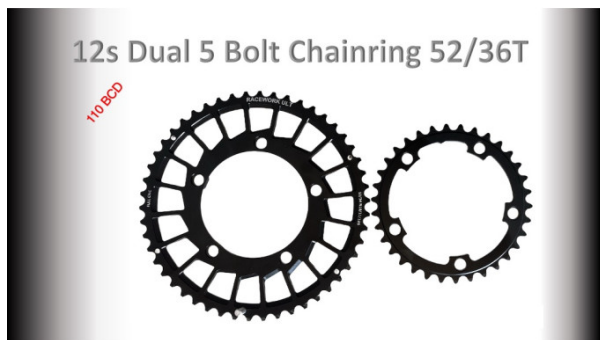

## ROAD (52/36T) 110BCD 5 bolt 10/11/12s Round Spider Black RACEWORX Set

**Product code: K005.11-S**

**Availability: 7**

**Price: R1,285.73**

**Description**

## **Model: 110BCD Narrow Single Tooth Design**

**Mountain/Gravel Chainrings – 10/11/12 Speed –  
Compatible with Shimano, SRAM and RACEWORX  
110 BCD Spider or Crank 5 Bolt Fitting**

- Manufacturer Part #:
- Size: As per SKU
- Teeth: As per SKU
- Fitting: 110 BCD 4 Bolt
- Speed: 10/11/12
- Teeth: Narrow/Wide for Single Font Gear System
- Color: As per SKU
- Material: AL7075
- Finish: Fine Polished Black Anodized

## **OPTIMIZED TOOTH PROFILE DESIGN**

The special tooth profile design can more effectively prevent the chain from dropping and reduce the wear of the chain